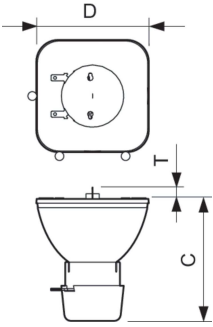

### Product data

General Information	
Cap-Base	- [-]
Operating Position	UNIVERSAL [Any or Universal (U)]
Light Technical	
Color Code	2
Luminous Flux (Min)	7,100 lumen
Luminous Flux	7,950 lumen
Chromaticity Coordinate X (Nom)	300
Chromaticity Coordinate Y (Nom)	300
Correlated Color Temperature (Nom)	8000 K
Color rendering index (CRI)	-

## Dimensional drawing

Product	D (max)	T (max)	O	C (max)
MSD Platinum 5 R 1CT/8	51.4 mm	6.8 mm	1.0 mm	57.1 mm