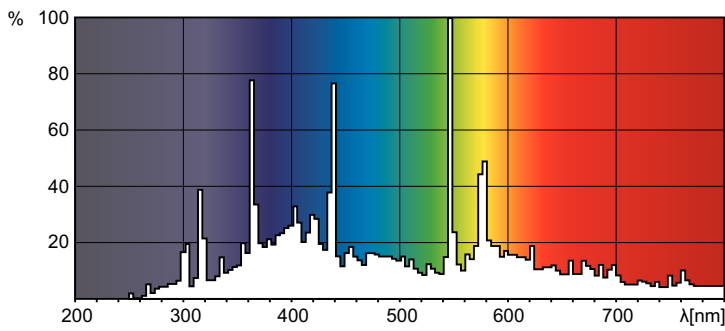

## Photometric data

Spectral Power Distribution Colour - MSD Platinum 5 R 1CT/8