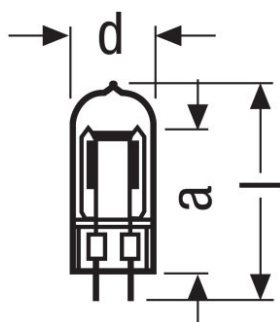

Product datasheet

Technical data

Product information

Order reference	64540 BVM 650W
-----------------	----------------

Electrical data

Nominal wattage	650.00 W
Nominal voltage	230 V

Photometrical data

Color temperature	3400 K
Color rendering index Ra	100

Dimensions & weight

Diameter	24.0 mm
Length	57.5 mm
Illuminated field	14.0*15.0 mm ²
Filament diameter	15.0 mm

Lifespan

Lifespan	15 h
----------	------

Additional product data

Base (standard designation)	GX6.35
-----------------------------	--------