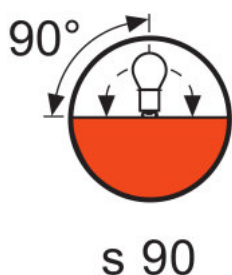

Product datasheet

Logistical Data

Product code	Product description	Packaging unit (Pieces/Unit)	Dimensions (length x width x height)	Volume	Gross weight
4052899158221	64540 650 W 230 V	Folding carton box 1	33 mm x 37 mm x 71 mm	0.09 dm³	14.00 g
4052899158238	64540 650 W 230 V	Shipping carton box 20	205 mm x 142 mm x 76 mm	2.21 dm³	337.00 g

The mentioned product code describes the smallest quantity unit which can be ordered. One shipping unit can contain one or more single products. When placing an order, for the quantity please enter single or multiples of a shipping unit.

References / Links

For further information on pinch technology, please refer to the following brochure:
"A whole lotta shakin' goin' on!" New halogen lamps with quartz pinch technology. (122 W 100 DE 08/05)

Disclaimer

Subject to change without notice. Errors and omission excepted. Always make sure to use the most recent release.